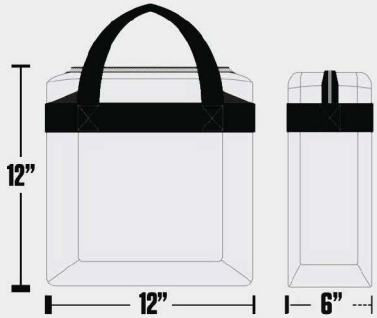

APPROVED ITEMS

CLEAR TOTE: Plastic, vinyl or PVC and may not exceed 12" x 6" x 12"

PLASTIC STORAGE BAG: 1 gallon re-sealable, clear plastic freezer bag

SMALL CLUTCH BAG: Approximately the size of a hand with or without a handle or strap no larger than 4.5" x 6.5"

Fanny Pack

Camera Bag

Diaper Bag

Rose Stadium

We encourage fans to not bring in any bags into the stadium; however, the following are permitted:

APPROVED ITEMS

CLEAR TOTE: Plastic, vinyl or PVC and may not exceed 12" x 6" x 12"

PLASTIC STORAGE BAG: 1 gallon re-sealable, clear plastic freezer bag

SMALL CLUTCH BAG: Approximately the size of a hand with or without a handle or strap no larger than 4.5" x 6.5"

Prohibited Bags, but not limited to: