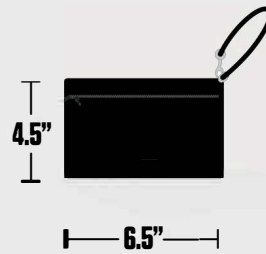

ATHLETICS

BAG POLICY

To provide a safer environment for the public and to expedite entry, Tyler ISD has implemented a bag policy limiting the size and type of bags allowed into the stadium for all events.

APPROVED ITEMS

CLEAR TOTE: Plastic, vinyl or PVC and may not exceed 12" x 6" x 12"

PLASTIC STORAGE BAG: 1 gallon re-sealable, clear plastic freezer bag

SMALL CLUTCH BAG: Approximately the size of a hand with or without a handle or strap no larger than 4.5" x 6.5"