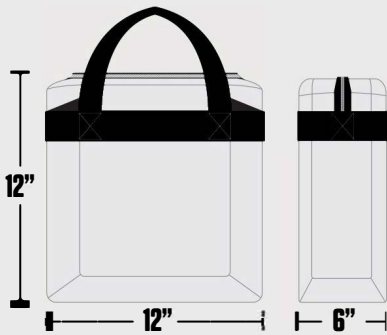

ATHLETICS

BAG POLICY

To provide a safer environment for the public and to expedite entry, Tyler ISD has implemented a bag policy limiting the size and type of bags allowed into the stadium for all events.

APPROVED ITEMS

CLEAR TOTE: Plastic, vinyl or PVC and may not exceed 12" x 6" x 12"

PLASTIC STORAGE BAG: 1 gallon re-sealable, clear plastic freezer bag

SMALL CLUTCH BAG: Approximately the size of a hand with or without a handle or strap no larger than 4.5" x 6.5"

PLASTIC STORAGE BAG: 1 gallon re-sealable, clear plastic freezer bag

SMALL CLUTCH BAG: Approximately the size of a hand with or without a handle or strap no larger than 4.5" x 6.5"

Prohibited Bags, but not limited to: