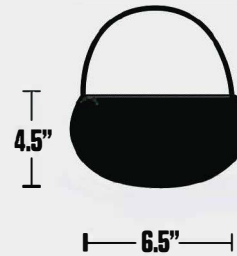

APPROVED ITEMS

CLEAR TOTE: Plastic, vinyl or PVC and may not exceed 12" x 6" x 12"

PLASTIC STORAGE BAG: 1 gallon re-sealable, clear plastic freezer bag

SMALL CLUTCH BAG: Approximately the size of a hand with or without a handle or strap no larger than 4.5" x 6.5"

Fanny Pack

Camera Bag

Diaper Bag

Rose Stadium

We encourage fans to not bring in any bags into the stadium; however, the following are permitted:

APPROVED ITEMS

CLEAR TOTE: Plastic, vinyl or PVC and may not exceed 12" x 6" x 12"

PLASTIC STORAGE BAG: 1 gallon re-sealable, clear plastic freezer bag

SMALL CLUTCH BAG: Approximately the size of a hand with or without a handle or strap no larger than 4.5" x 6.5"

Prohibited Bags, but not limited to: