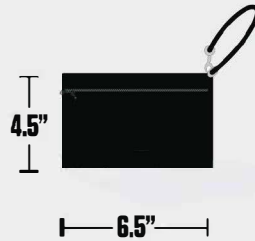

Fanny Pack

Camera Bag

Diaper Bag

Rose Stadium

We encourage fans to not bring in any bags into the stadium; however, the following are permitted:

APPROVED ITEMS

CLEAR TOTE: Plastic, vinyl or PVC and may not exceed 12" x 6" x 12"

PLASTIC STORAGE BAG: 1 gallon re-sealable, clear plastic freezer bag

SMALL CLUTCH BAG: Approximately the size of a hand with or without a handle or strap no larger than 4.5" x 6.5"

Prohibited Bags, but not limited to: